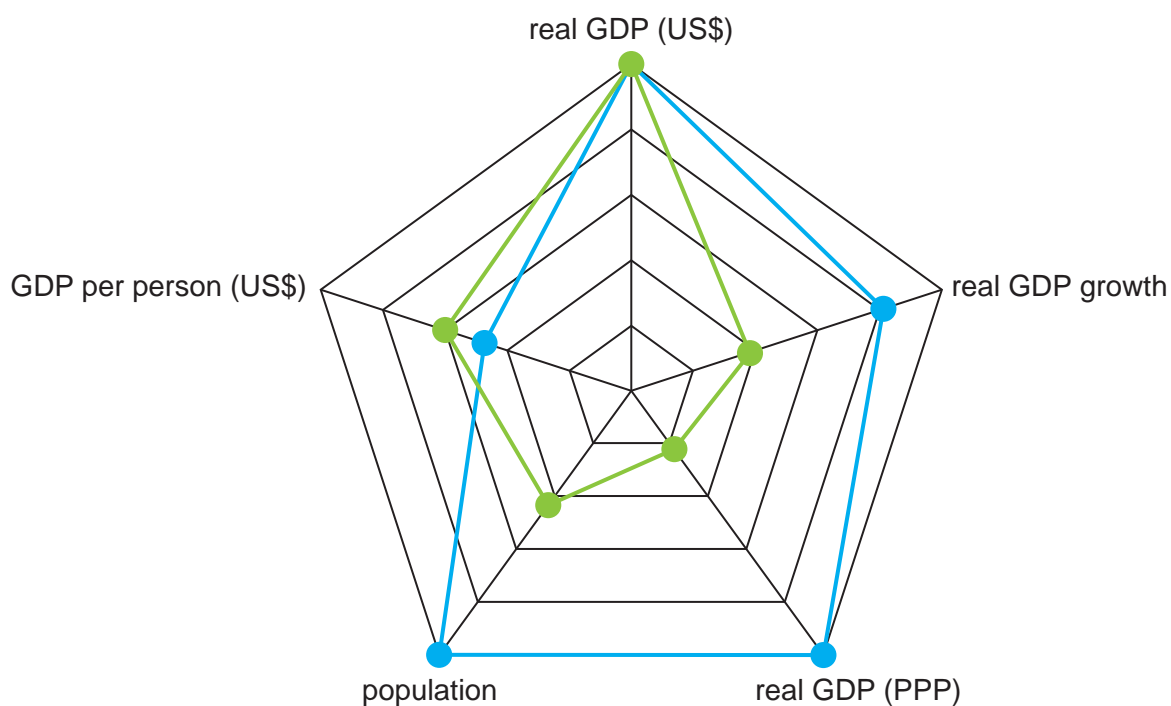

* El Niño is a local warming of surface waters in the equatorial zone of the Pacific Ocean that affects global atmospheric circulation.

On the map: Dry indicates drought. Wet indicates unusually high rainfall. Warm indicates abnormally high temperatures. Cool indicates abnormally low temperatures.

Fig. 4.1 for Question 4

A section of the Ramapo River, USA, an HIC in North America

Fig. 7.1 for Question 7

Monthly international tourist arrivals for the world in 2015

Fig. 10.1 for Question 10

Measures of the size of the economies of two MICs: China in Asia, and Mexico in North America, 2015–20 predicted average

Key

- China
- Mexico

Real GDP is a measure of all the goods and services produced by an economy in a year adjusted for inflation to allow year-on-year comparison.

Permission to reproduce items where third-party owned material protected by copyright is included has been sought and cleared where possible. Every reasonable effort has been made by the publisher (UCLES) to trace copyright holders, but if any items requiring clearance have unwittingly been included, the publisher will be pleased to make amends at the earliest possible opportunity.