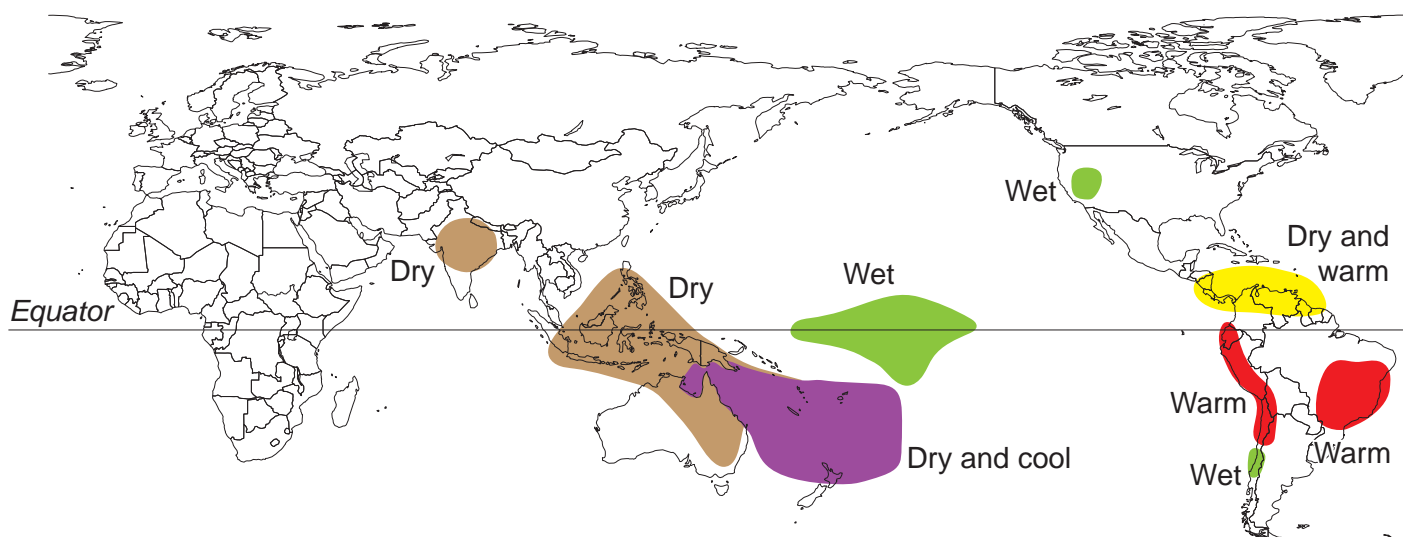

* El Niño is a local warming of surface waters in the equatorial zone of the Pacific Ocean that affects global atmospheric circulation.

On the map: Dry indicates drought. Wet indicates unusually high rainfall. Warm indicates abnormally high temperatures. Cool indicates abnormally low temperatures.

Fig. 4.1 for Question 4

A section of the Ramapo River, USA, an HIC in North America

Fig. 7.1 for Question 7

Monthly international tourist arrivals for the world in 2015

Fig. 10.1 for Question 10

Measures of the size of the economies of two MICs: China in Asia, and Mexico in North America, 2015–20 predicted average