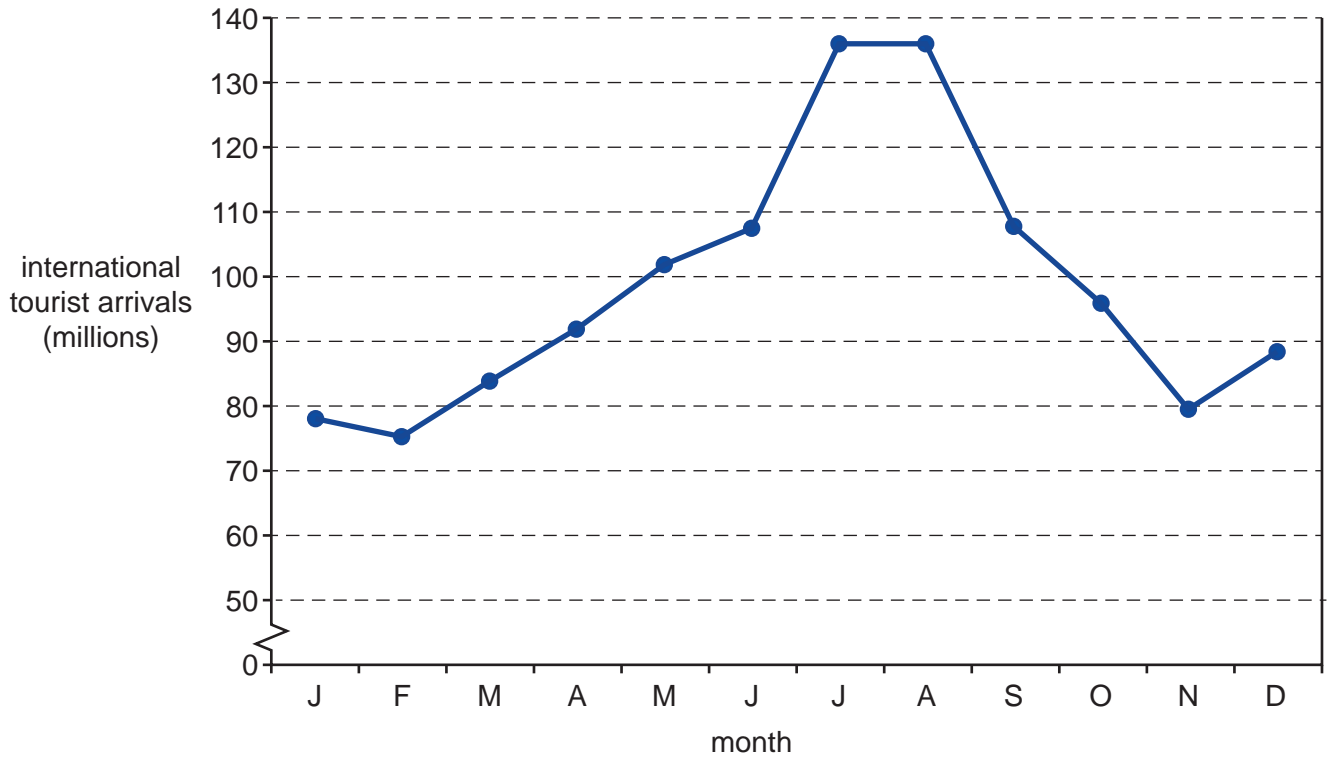

* El Niño is a local warming of surface waters in the equatorial zone of the Pacific Ocean that affects global atmospheric circulation.

On the map: Dry indicates drought. Wet indicates unusually high rainfall. Warm indicates abnormally high temperatures. Cool indicates abnormally low temperatures.

Fig. 4.1 for Question 4

A section of the Ramapo River, USA, an HIC in North America

Fig. 7.1 for Question 7

Monthly international tourist arrivals for the world in 2015

Fig. 10.1 for Question 10

Measures of the size of the economies of two MICs: China in Asia, and Mexico in North America, 2015–20 predicted average

Key

- China
- Mexico

Real GDP is a measure of all the goods and services produced by an economy in a year adjusted for inflation to allow year-on-year comparison.

Permission to reproduce items where third-party owned material protected by copyright is included has been sought and cleared where possible. Every reasonable effort has been made by the publisher (UCLES) to trace copyright holders, but if any items requiring clearance have unwittingly been included, the publisher will be pleased to make amends at the earliest possible opportunity.